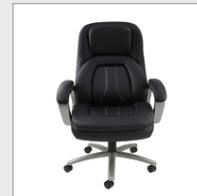

PRODUCT DATA SHEET

Atlas bariatric executive chair - black leather faced

ATL300T1

Atlas is part of the Grandeur range and is specifically designed with increased proportions in the seat and back. The weight limit of the base and mechanism allow usage for up to 27 stone. Atlas is finished a high quality leather faced with deep cushion design for extra comfort and support.

FEATURES & SPECIFICATIONS

- Extra large seat and back
- Heavy duty frame and mechanism
- Weight tension control
- Gas lift adjustment
- Tilt mechanism
- Leather faced design

Height	Width	Depth	Seat Height	Seat Width	Seat Depth	Back Height	Back Width
1150-1220mm	760mm	800mm	500-570mm	580mm	520mm	700mm	580mm