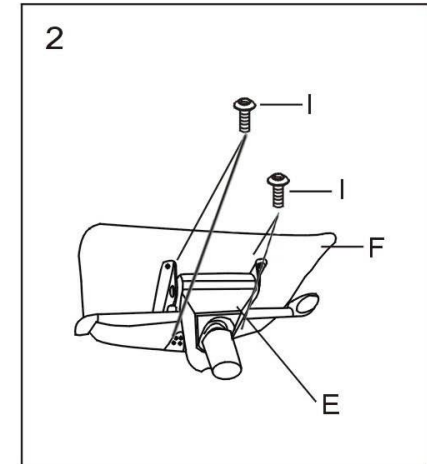

Assembly Instructions

RECOMMENDED HOURLY USAGE: 5-8 HOURS

4025/BWH

WARNING:

Do not stand on this chair. Do not use this chair as a step ladder.
 Use this product for seating only 1 person at a time.
 Do not use this chair unless all screws, bolts and knobs are securely fastened.
 Every 4 months inspect all screws, bolts and knobs to ensure they are fully tightened.
 If parts are missing, incorrect or damaged stop using the chair immediately until repairs have been carried out by a competent person.
 Failure to follow these warnings could result in serious injury.