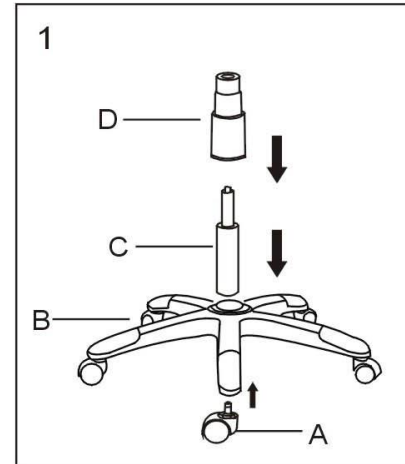

Assembly Instructions

RECOMMENDED HOURLY USAGE: 5-8 HOURS

4025/BWH

WARNING:

Do not stand on this chair. Do not use this chair as a step ladder.
 Use this product for seating only 1 person at a time.
 Do not use this chair unless all screws, bolts and knobs are securely fastened.
 Every 4 months inspect all screws, bolts and knobs to ensure they are fully tightened.
 If parts are missing, incorrect or damaged stop using the chair immediately until repairs have been carried out by a competent person.
 Failure to follow these warnings could result in serious injury.