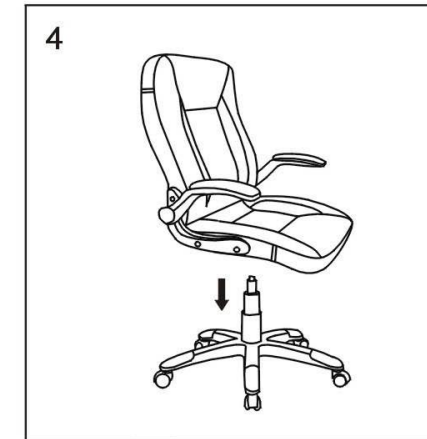

Assembly Instructions

RECOMMENDED HOURLY USAGE: 5-8 HOURS

4025/BWH

WARNING:

Do not stand on this chair. Do not use this chair as a step ladder.
 Use this product for seating only 1 person at a time.
 Do not use this chair unless all screws, bolts and knobs are securely fastened.
 Every 4 months inspect all screws, bolts and knobs to ensure they are fully tightened.
 If parts are missing, incorrect or damaged stop using the chair immediately until repairs have been carried out by a competent person.
 Failure to follow these warnings could result in serious injury.