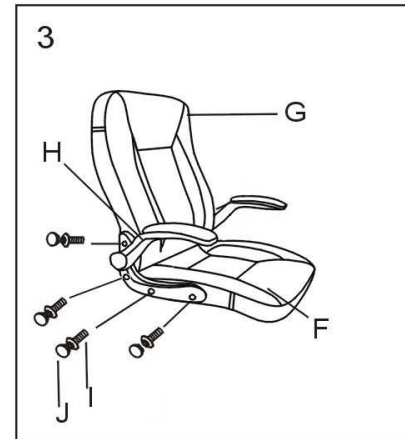

Assembly Instructions

RECOMMENDED HOURLY USAGE: 5-8 HOURS

4025/BWH

WARNING:

Do not stand on this chair. Do not use this chair as a step ladder.
 Use this product for seating only 1 person at a time.
 Do not use this chair unless all screws, bolts and knobs are securely fastened.
 Every 4 months inspect all screws, bolts and knobs to ensure they are fully tightened.
 If parts are missing, incorrect or damaged stop using the chair immediately until repairs have been carried out by a competent person.
 Failure to follow these warnings could result in serious injury.