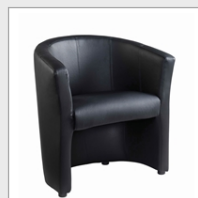

## PRODUCT DATA SHEET

London tub chairs x2 with 600mm coffee table bundle - beech

### COMB04

London is an attractive, faux leather seating solution where versatility and comfort are a top priority. Not only do the conveniently sized one and two seater tub chairs allow for many placement options within a reception area, but the sturdy construction ensures that these attractive chairs will grace any office for years to come.

## PRODUCT FEATURES

- Coffee table with 2 leather tub chairs suitable for meeting room and reception areas
- Stylish high back tub style chair with elegant clean line styling for a distinctive modern look
- Durable black faux leather with generous deep cushioned seat and contoured back
- Circular reception coffee table 600mm diameter with beech top and chrome leg design
- Perfect for employees to catch up over a quick drinks break
- A stylish focal point for any breakout space