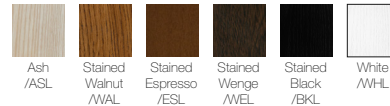

Frame Finishes: Ash as standard