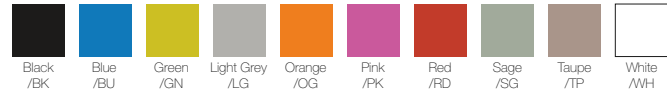

Finishes

Plastic Finishes (Not available on fully upholstered stool)