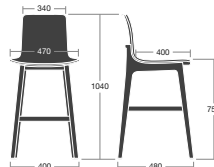

Dimensions