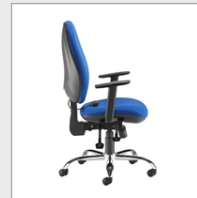

### Jota Ergo 24hr ergonomic asynchro task chair - blue

#### JXERGOB-BLU

The Jota Ergo 24 hour task chair is built for constant use, with a host of ergonomic features that facilitate all-day comfort. Ideal for call centres, hospitals and other institutions that require round-the-clock support, the extra high back and adjustable arms of the Jota Ergo have been designed to increase user comfort and productivity, with a 3 lever mechanism, plenty of features and a stylish chrome base.

## FEATURES & SPECIFICATIONS

- 24 hour ergonomic seating with height adjustable arms
- Asynchro mechanism provides free floating back action, lockable seat and back
- Stocked in blue, black and red with made-to-order fabric options
- CMHR high resilience, flexible foam seats for enhanced comfort
- Weight tension control with seat depth adjustment
- Back rake adjustment with lumbar support and independent seat tilt adjustment