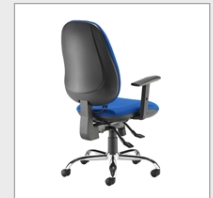

### Jota Ergo 24hr ergonomic asynchro task chair - blue

#### JXERGOB-BLU

The Jota Ergo 24 hour task chair is built for constant use, with a host of ergonomic features that facilitate all-day comfort. Ideal for call centres, hospitals and other institutions that require round-the-clock support, the extra high back and adjustable arms of the Jota Ergo have been designed to increase user comfort and productivity, with a 3 lever mechanism, plenty of features and a stylish chrome base.

## FEATURES & SPECIFICATIONS

- 24 hour ergonomic seating with height adjustable arms
- Asynchro mechanism provides free floating back action, lockable seat and back
- Stocked in blue, black and red with made-to-order fabric options
- CMHR high resilience, flexible foam seats for enhanced comfort
- Weight tension control with seat depth adjustment
- Back rake adjustment with lumbar support and independent seat tilt adjustment