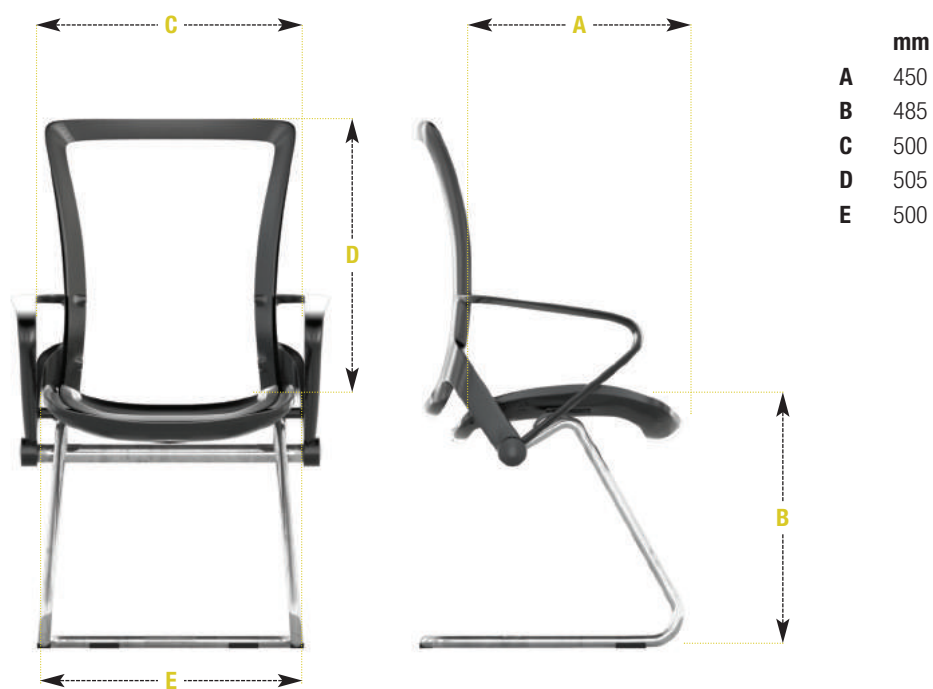

Lii DIMENSIONS

LII FOUR LEG VISITOR DIMENSIONS

LII CANTILEVER VISITOR DIMENSIONS

COMFORT EUROPE HQ

Riverbank Mill,
2 Stoneygate Road,
Newmilns, Ayrshire,
United Kingdom, KA16 9AJ
T +44 (0)1560 324440
E hello@comfort.global