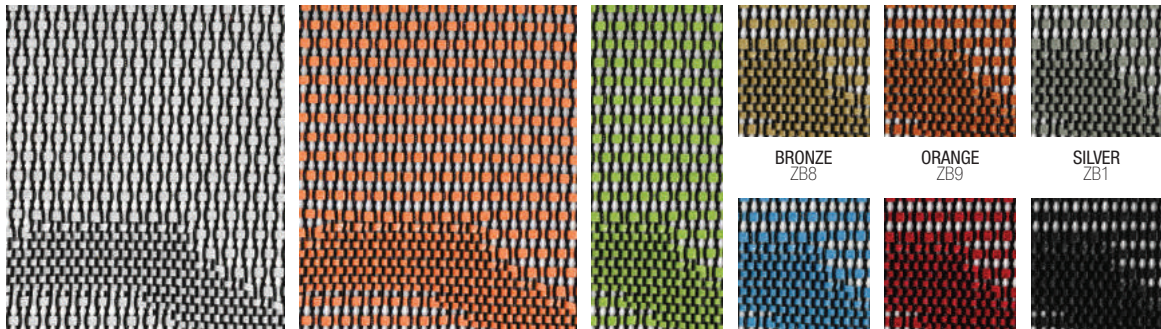

FOREST GREEN
W09-19

ZB MESH

WHITE
ZB7

TANGERINE
ZB4

HERBAL GREEN
ZB3

BRONZE
ZB8

ORANGE
ZB9

SILVER
ZB1