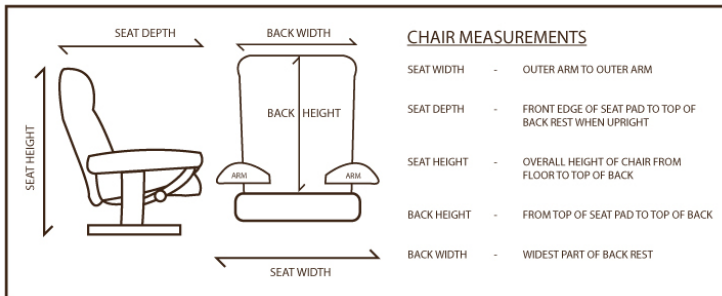

#### OTHER

- Luxury recliner chair with matching footstool
- Swivel and recline function
- Stylish Natural Wood star base
- Requires easy self assembly
- Available in Grey (PU)

Seat Width	76 cm
Seat Depth	81 cm
Seat Height	106.5 cm
Back Height	71 cm
Back Width	62 cm
Carton Depth	65 cm
Carton Width	88 cm
Carton Height	37.5 cm
Box Volume	0.214 cbm
Net Weight	19 Kg
Gross Weight	21.5 Kg