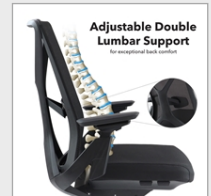

PRODUCT DATA SHEET

Paxton mesh back operator chair with black frame-black mesh

PAX300T1-K

Paxton is part of the Triple P range of task seating. Stylish polished aluminium base, fabric seat and mesh back is supported with a synchronised seat and back, seat depth adjustment and 3D adjustable arms.

PRODUCT FEATURES

- Triple P task chair
- Mesh back
- Seat Depth adjustment
- Synchronised seat depth adjustment
- Lumbar support
- 3D Arm rests for multi user fit

DIMENSIONS & SPECIFICATIONS

Height	Width	Depth
1010-1090mm	650mm	580mm