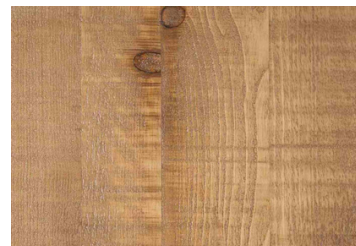

Made To Order Rustic Wood tabletops are the perfect complement to those venues looking for tops where the natural characteristics of the wood are appreciated as a truly charismatic feature. 34mm thick and available in 9 different sizes as standard, our Rustic Wood tops are perfect for those venues looking to create the Industrial vibe.

### Additional options

Stain match service available. Can be stained in a colour of your choosing upon discussion with our sales advisors.

Barrel

RBAR

Driftwood

RDRI

Industrial Pine

RINDPIN

Jetty

RJET

Stripped Pine

RSTIPIN

Rainbow Pine

RRAIPIN