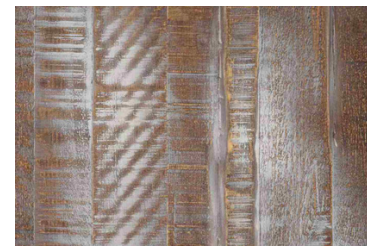

Made To Order Rustic Wood tabletops are the perfect complement to those venues looking for tops where the natural characteristics of the wood are appreciated as a truly charismatic feature. 34mm thick and available in 9 different sizes as standard, our Rustic Wood tops are perfect for those venues looking to create the Industrial vibe.

### Additional options

Stain match service available. Can be stained in a colour of your choosing upon discussion with our sales advisors.

Barrel

RBAR

Driftwood

RDRI

Industrial Pine

RINDPIN

Jetty

RJET

Stripped Pine

RSTIPIN

Rainbow Pine

RRAIPIN