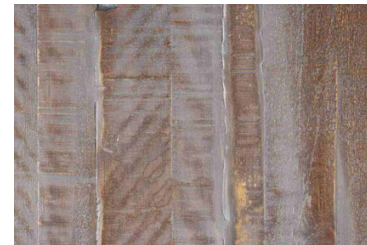

Made To Order Rustic Wood tabletops are the perfect complement to those venues looking for tops where the natural characteristics of the wood are appreciated as a truly charismatic feature. 34mm thick and available in 9 different sizes as standard, our Rustic Wood tops are perfect for those venues looking to create the Industrial vibe.

### Additional options

Stain match service available. Can be stained in a colour of your choosing upon discussion with our sales advisors.

Barrel

RBAR

Driftwood

RDRI

Industrial Pine

RINDPIN