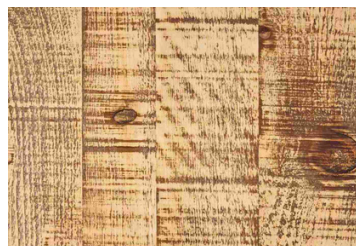

Made To Order Rustic Wood tabletops are the perfect complement to those venues looking for tops where the natural characteristics of the wood are appreciated as a truly charismatic feature. 34mm thick and available in 9 different sizes as standard, our Rustic Wood tops are perfect for those venues looking to create the Industrial vibe.

### Additional options

Stain match service available. Can be stained in a colour of your choosing upon discussion with our sales advisors.

Barrel

RBAR

Driftwood

RDRI

Industrial Pine

RINDPIN

Jetty

RJET

Stripped Pine

RSTIPIN

Rainbow Pine

RRAIPIN