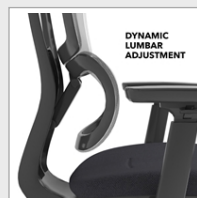

Spotted Penguin

PRODUCT DATA SHEET

Shelby black mesh back operator chair with black fabric seat

SHL300K2-K

Inspired by the bridge pose of yoga, the Shelby Bifma certified ergonomic chair ingeniously embraces a 3D dynamic dual-back to relieve the pressure felt by your lumbar region, and help you maintain the right sitting posture for long hours, preventing back-related issues. Shelby is at the forefront of the healthy workplace campaign and makes activity a part of your working routine.

FEATURES & SPECIFICATIONS

- Ergonomic seating available in black or grey with headrest option
- 55mm seat depth adapts to people of all shapes and statures
- 30 degree synchronous swing from side to side allows the chair to fit your body like a glove
- Split back design reduces the chance of lumbar subsidence and hunchback
- The backrest features polymer mesh fabric and comfortably accommodates people of different body shapes
- 4 gear tilt lock allows you users to personalise their postures

Height	Width	Depth	Seat Height	Seat Width	Seat Depth	Back Height	Back Width
990-1080mm	685mm	700mm	460-550mm	510mm	520mm	600mm	490mm

RRP: £594.00

Bar Code: 5019904556884

Weight Capacity (Kg): 150.00

Product Weight (Kg):