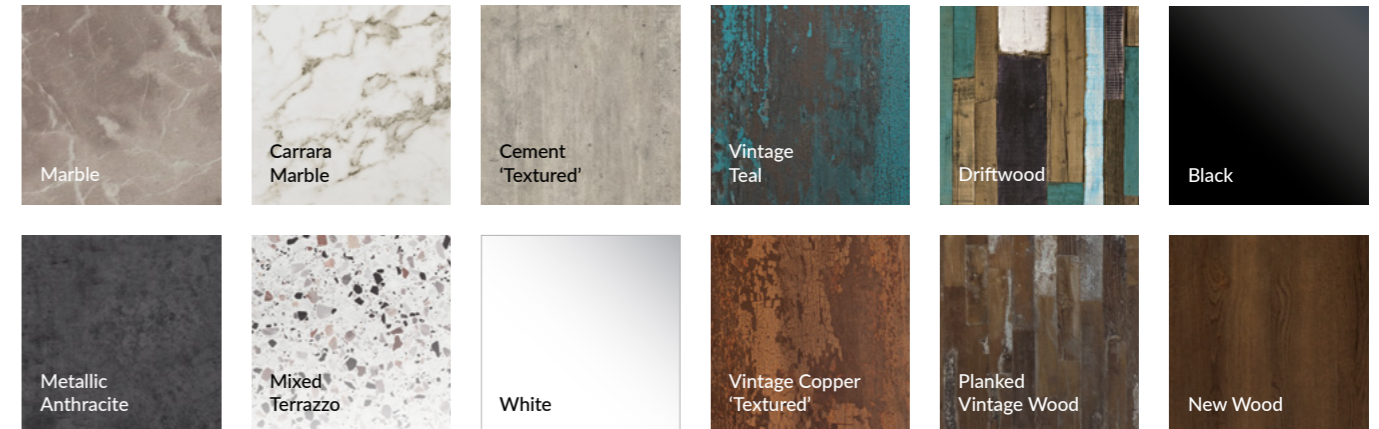

BOURNE DINING HEIGHT COMPLETE TABLES

FEATURES AND BENEFITS

- Unique 'cross' design
- Extremely strong and durable
- Weather and UV resistant
- Stain resistant and easy to clean
- Available with a 90cm or 120cm dia table top in a variety of colours
- Resistant to cigarette burns and flames
- Sleek modern design
- Fitted with adjustable feet
- For outdoor and indoor use

90CM DIA DINING HEIGHT COMPLETE TABLES - 4 SEATER

PRODUCT DETAILS

HEIGHT 73.2cm   WIDTH 90cm dia
WEIGHT 24kg

120CM DIA DINING HEIGHT COMPLETE TABLES - 6 SEATER

PRODUCT DETAILS

HEIGHT 73.2cm   WIDTH 120cm dia
WEIGHT 35kg

EXTREMA TABLE TOPS

FEATURES AND BENEFITS

- Water, weather and UV resistant
- Made from high pressure laminate (HPL)
- Resistant to heat, flames and cigarette burns
- Scratch and stain resistant
- Impact resistant
- Rot resistant
- Easy to clean
- Modern slim design
- Available in a variety of shapes and sizes
- For outdoor and indoor use