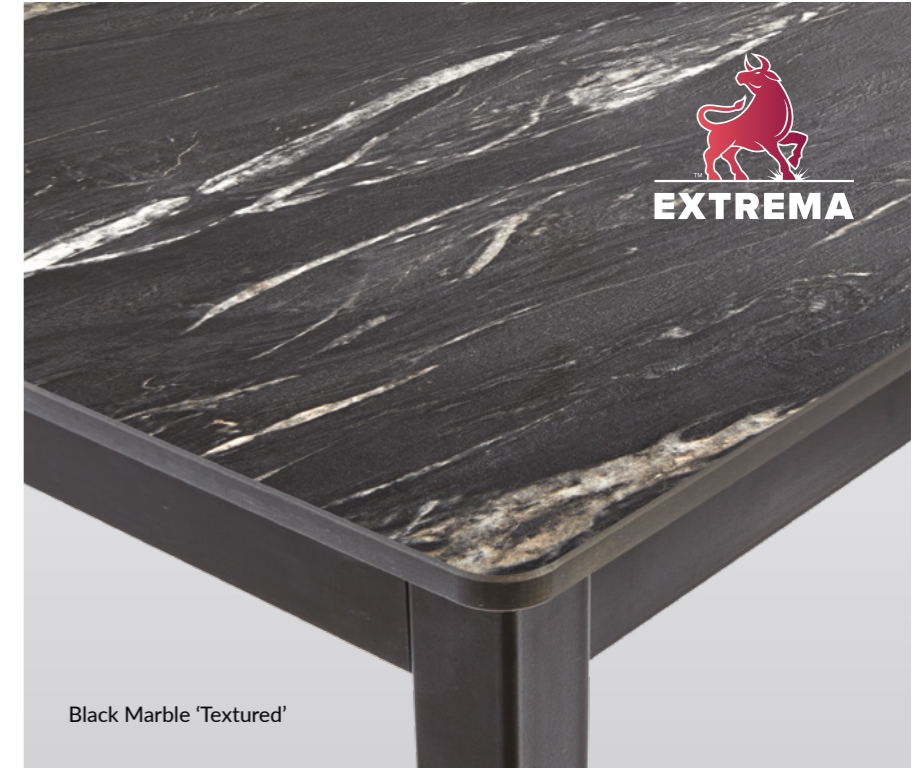

Metallic Anthracite - 120cm dia
Code: ZA.3293CT

PRODUCT DETAILS

HEIGHT 73.2cm WIDTH 120cm dia
WEIGHT 35kg

EXTREMA TABLE TOPS

FEATURES AND BENEFITS

- Water, weather and UV resistant
- Made from high pressure laminate (HPL)
- Resistant to heat, flames and cigarette burns
- Scratch and stain resistant
- Impact resistant
- Rot resistant
- Easy to clean
- Modern slim design
- Available in a variety of shapes and sizes
- For outdoor and indoor use

Black Marble 'Textured'

TOM LOW STOOL 45

FEATURES AND BENEFITS

- Curved seat for added comfort
- UV protected and heat resistant
- Stacks up to 4 high
- Available in four colours
- Fully recyclable
- Strong, lightweight and easy to maintain
- For outdoor and indoor use