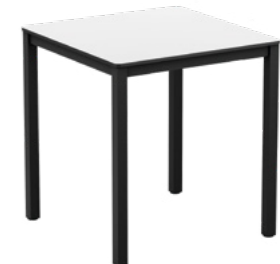

EXTREMA DINING TABLES
RANGE OF COLOURS AND SIZES