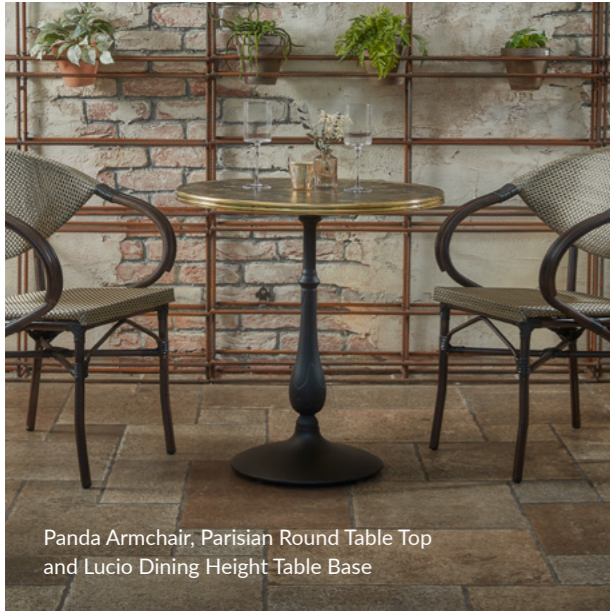

PARISIAN

TABLE TOPS

FEATURES AND BENEFITS

- Ultra durable to withstand heat, knocks, and cleaning products
- Metal outer ring adds a splash of style
- Beautifully designed and available in multiple styles
- Manufactured from quality woods and resin for durability
- Available in a variety of shapes and sizes
- For indoor and outdoor use

Panda Armchair, Parisian Round Table Top and Lucio Dining Height Table Base