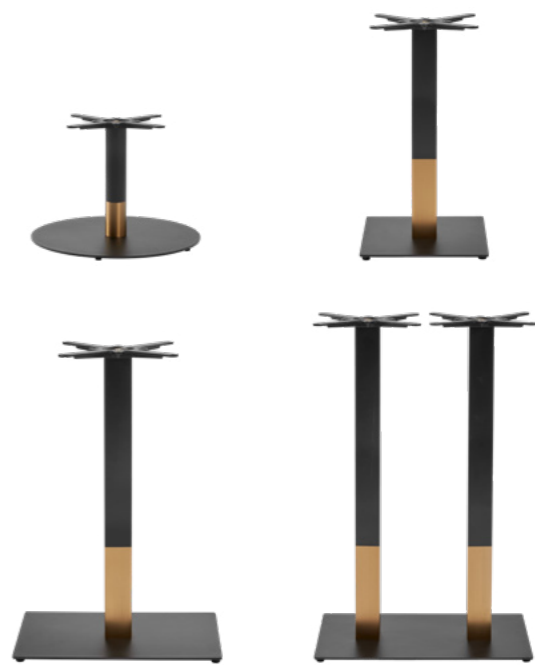

PRODUCT DETAILS

HEIGHT	82cm	WIDTH	47cm
DEPTH	51cm	SEAT HEIGHT	47cm
WEIGHT	6.9kg		

Black Leather
Code: ZA.3243C

OMEGA TABLE TOPS

FEATURES AND BENEFITS

- Luxurious gold effect metallic ABS edging
- 25mm contract grade laminate suited to busy hospitality settings
- Easy clean, wipeable surface
- Cost effective alternative to marble
- Heat resistant - resistance to dry heat (160 °C) and resistance to wet heat (100 °C)
- Available in a variety of shapes and sizes
- Scratch resistant
- Indoor use only

Black Marble
Gold ABS Edge

White Carrara Marble
Gold ABS Edge

Logan Armchair, Omega Round Table Top and Boston Slek Small Round Dining Height Table Base

BOSTON SLEEK TABLE BASES - BLACK AND GOLD

FEATURES AND BENEFITS

- Available in large range of heights and sizes
- Sleek, modern profile
- Extremely durable
- Fitted with adjustable feet
- Black powder coated finish with striking gold collar on column
- Unique gold column gives base a touch of luxury and elegance
- For indoor use only

Brooklyn Bar Stool, Omega Round Table Top and Boston Slek Large Round Bar Height Table Base

TAVO STACKING SIDE CHAIR

FEATURES AND BENEFITS

- Very strong, clear lacquered tubular frame
- Distinctive ribbed upholstery pattern in high quality faux leather
- Available in six beautiful vintage colours
- Stacks up to 6-8 high
- Indoor use only