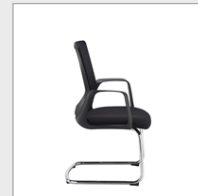

PRODUCT DATA SHEET

Toto black mesh back visitors chair with black fabric seat and chrome cantilever frame

TOT100C1-K

The Toto visitors chair provides the perfect seating for visitors to the office with its gently curved backrest and comfortable soft moulded foam. Ideal for use in meeting spaces and training rooms, it features a chrome cantilever frame and the mesh back is designed to keep the user cool and relaxed throughout the day with their superior breathability generated by allowing air to circulate between your back and the chair.

FEATURES & SPECIFICATIONS

- Black fabric seat with black mesh back
- Chrome cantilever frame with integrated arms
- CMHR high resilience, flexible foam seats for comfort
- Combines a soft, resilient seat and supple mesh back
- Front support feet for anti-tilt
- Ideal for use as a meeting room chair

Height	Width	Depth	Seat Height	Seat Width	Seat Depth	Back Height	Back Width
950mm	610mm	550mm	420mm	475mm	460mm	510mm	440mm

RRP: £214.00

Bar Code: 5019904417710

Weight Capacity (Kg): 110.00

Product Weight (Kg): 10.50