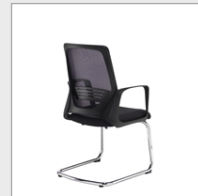

PRODUCT DATA SHEET

Toto black mesh back visitors chair with black fabric seat and chrome cantilever frame

TOT100C1-K

The Toto visitors chair provides the perfect seating for visitors to the office with its gently curved backrest and comfortable soft moulded foam. Ideal for use in meeting spaces and training rooms, it features a chrome cantilever frame and the mesh back is designed to keep the user cool and relaxed throughout the day with their superior breathability generated by allowing air to circulate between your back and the chair.

FEATURES & SPECIFICATIONS

- Black fabric seat with black mesh back
- Chrome cantilever frame with integrated arms
- CMHR high resilience, flexible foam seats for comfort
- Combines a soft, resilient seat and supple mesh back
- Front support feet for anti-tilt
- Ideal for use as a meeting room chair

Height	Width	Depth	Seat Height	Seat Width	Seat Depth	Back Height	Back Width
950mm	610mm	550mm	420mm	475mm	460mm	510mm	440mm

RRP: £214.00

Bar Code: 5019904417710

Weight Capacity (Kg): 110.00

Product Weight (Kg): 10.50