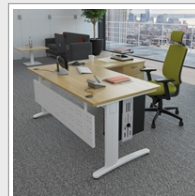

PRODUCT DATA SHEET

TR10 desk 1400mm x 800mm with 800mm return desk - white frame, beech top

TRD14WB

With its strong lines and elegant form, TR10 is a streamlined desking system built for demanding work places and is a popular choice for a wide range of projects. The cable managed cantilever leg design allows users to hide and store unsightly cables, keeping them off the ground where they could create trip hazards and making the desk area both safe and aesthetically pleasing.

PRODUCT FEATURES

- Rectangular desks 800mm deep complete with 800mm return desk
- Return can be fitted to either side of desk to extend the working area
- 25mm desktops available in beech, grey oak, oak, walnut and white
- Silver or white leg frames are fully welded for quick assembly with adjustable feet
- Cantilever legs have vertical cable management allowing cables to rise from the floor
- Beams slot into the leg frame for easy assembly and the telescopic beam extends to the correct size

DIMENSIONS & SPECIFICATIONS

Height	Width	Depth
725mm	1400mm	1600mm

RRP: £715.00
Bar Code:
Conforms to:

Colour: Beech
Warranty: 8 years

Pack Quantity: 1
Weight (Kg):