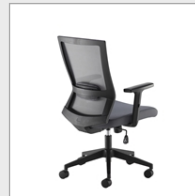

PRODUCT DATA SHEET

Travis grey mesh back operator chair with grey fabric seat and black base

TVS300T1-K

The Travis mesh back operators chair has a sleek design, multiple features and allows the user to enjoy the modern design without compromising on good ergonomic support. The adjustable lumbar support provides the exact amount of back support customised for each individual user, with cushions that contour naturally around your lower body, and a breathable mesh back to keep you comfortable no matter how long you sit.

FEATURES & SPECIFICATIONS

- Seating comfort and a strong visual identity
- Grey air mesh seat with a matching, designer grey mesh back
- Permanent contact back adjusts the back tilt rest, or leave it floating
- Mesh back is ideal for allowing air to flow through the chair
- Gas lift adjustment with weight tension control
- Lumbar support for added comfort

Height	Width	Depth	Seat Height	Seat Width	Seat Depth	Back Height	Back Width
1000-1090mm	640mm	600mm	450-540mm	510mm	510mm	575mm	455mm

RRP: £276.00

Bar Code: 5019904416935

Weight Capacity (Kg): 115.00

Product Weight (Kg): 16.00