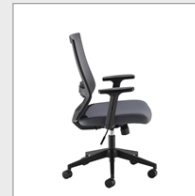

PRODUCT DATA SHEET

Travis grey mesh back operator chair with grey fabric seat and black base

TVS300T1-K

The Travis mesh back operators chair has a sleek design, multiple features and allows the user to enjoy the modern design without compromising on good ergonomic support. The adjustable lumbar support provides the exact amount of back support customised for each individual user, with cushions that contour naturally around your lower body, and a breathable mesh back to keep you comfortable no matter how long you sit.

FEATURES & SPECIFICATIONS

- Seating comfort and a strong visual identity
- Grey air mesh seat with a matching, designer grey mesh back
- Permanent contact back adjusts the back tilt rest, or leave it floating
- Mesh back is ideal for allowing air to flow through the chair
- Gas lift adjustment with weight tension control
- Lumbar support for added comfort

Height	Width	Depth	Seat Height	Seat Width	Seat Depth	Back Height	Back Width
1000-1090mm	640mm	600mm	450-540mm	510mm	510mm	575mm	455mm

RRP: £276.00

Bar Code: 5019904416935

Weight Capacity (Kg): 115.00

Product Weight (Kg): 16.00