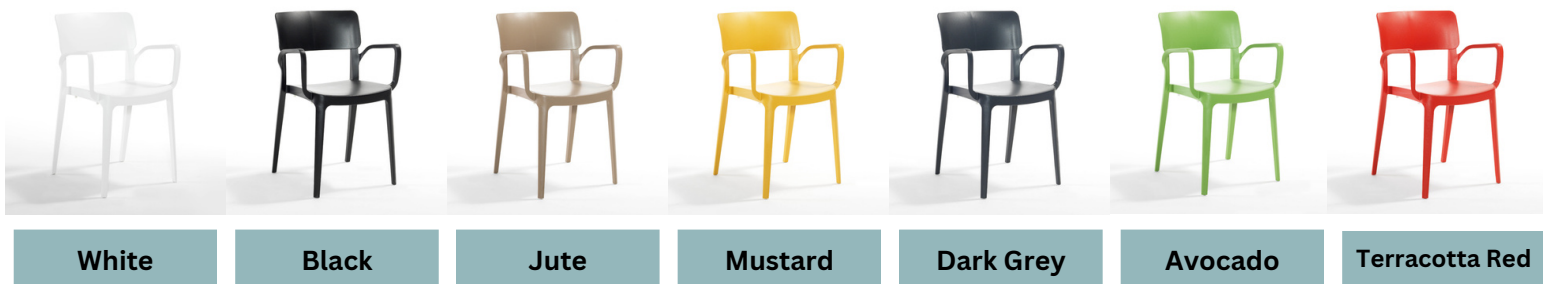

General Specifications

MAX USER WEIGHT	120 kg
STACK QUANTITY	8 high
MATERIALS	Polypropylene

Anti-scratch stacking protection underneath both the Armchair and Side Chair

Vivo Armchairs - available from stock in 7 colours

White

Black

Jute

Mustard

Dark Grey

Avocado

Terracotta Red

ARMCHAIR

DIMENSIONS (mm)

Weight (kg)	Height	Depth	Width	Seat Height	Arm Height
4	810	510	530	460	675

SIDE CHAIR

DIMENSIONS (mm)

Weight (kg)	Height	Depth	Width	Seat Height
3.6	810	510	460	460

Vivo Side Chairs - available from stock in 7 colours