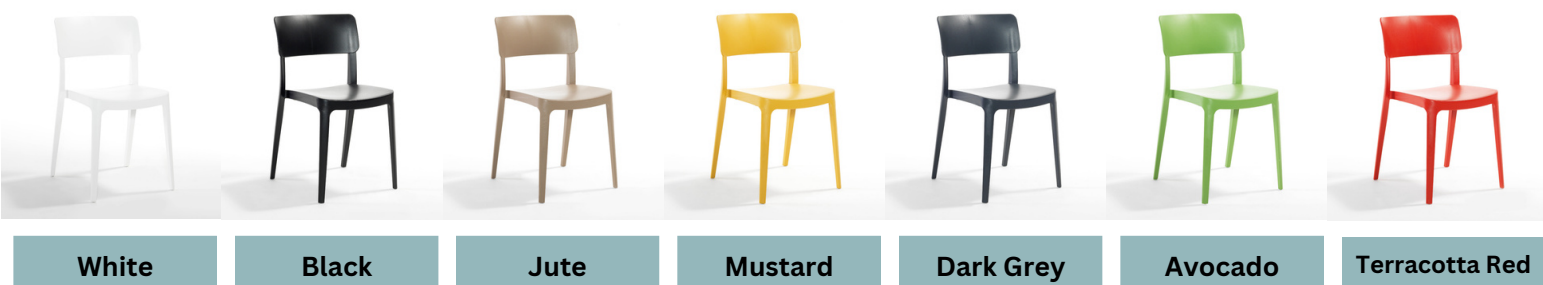

General Specifications

MAX USER WEIGHT	120 kg
STACK QUANTITY	8 high
MATERIALS	Polypropylene

Anti-scratch stacking protection underneath both the Armchair and Side Chair

Vivo Armchairs - available from stock in 7 colours

White

Black

Jute

Mustard

Dark Grey

Avocado

Terracotta Red

ARMCHAIR

DIMENSIONS (mm)

Weight (kg)	Height	Depth	Width	Seat Height	Arm Height
4	810	510	530	460	675

SIDE CHAIR

DIMENSIONS (mm)

Weight (kg)	Height	Depth	Width	Seat Height
3.6	810	510	460	460

Vivo Side Chairs - available from stock in 7 colours

White

Black

Jute

Mustard

Dark Grey

Avocado

Terracotta Red