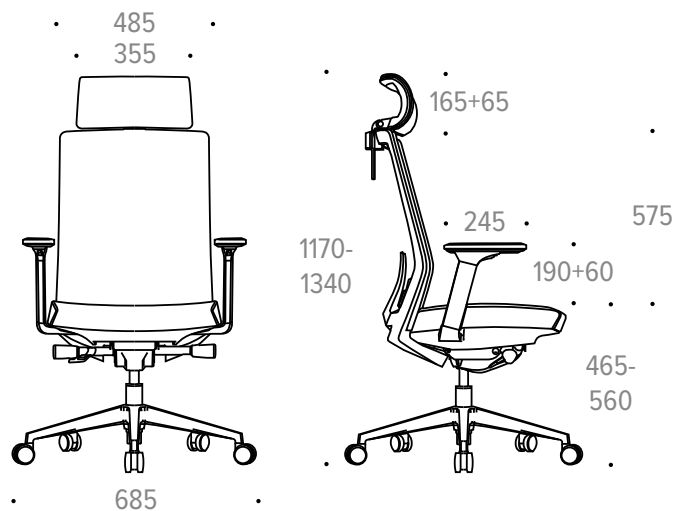

# Veneto Executive

Mesh back task chair

TV5A

## Technical specifications

<b>Dimensions</b>	W685 x D670 x H1170-1340 mm
<b>Seat</b>	W485 x D485-515 x H465-560 mm
<b>Backrest</b>	W475 x H575 mm
<b>Capacity</b>	119kg recommended max. user weight
<b>Mechanism</b>	Synchro with Side Tension Adjustment, Seat Slide Function, 4 Locking Positions
<b>Weight</b>	19kg
<b>Warranty</b>	5 years

## Boxed specifications

<b>Dimensions</b>	W600 x D700 x H880 mm
<b>Weight</b>	22.5kg

## Features

- Black frame with black or polished aluminium base
- Sliding depth adjustable seat (30mm range)
- Adjustable lumbar support (50mm height range)
- Height adjustable headrest (65mm height range)
- Height adjustable armrests (60mm range)
- Universal castors suitable for soft or hard floor
- Black fabric seat, certified BS 7176 Low Hazard