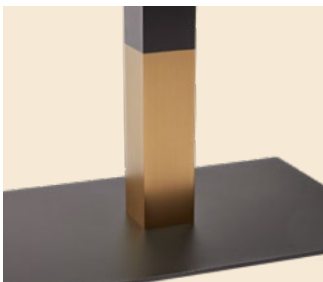

BOSTON SLEEK TABLE BASES - SMALL RECTANGULAR - BLACK AND GOLD

FEATURES AND BENEFITS

- Available in large range of heights and sizes
- Sleek, modern profile
- Extremely durable
- Fitted with adjustable feet
- Black powder coated finish with striking gold collar on column
- Unique gold column gives base a touch of luxury and elegance
- For indoor use only

MATERIALS

- Steel

ASSEMBLY

- Assembly required – instructions available

Gold column gives base a touch of luxury and elegance

COFFEE HEIGHT

PRODUCT DETAILS

CODE ZA.3258TB

HEIGHT 43cm

BASE SIZE
60cm x 40cm

SPIDER PLATE SIZE
45cm x 45cm

MAX TOP SIZE
120cm x 70cm

WEIGHT 18.7kg

MAX WEIGHT
CAPACITY 30kg

DINING HEIGHT

PRODUCT DETAILS

CODE ZA.3259TB

HEIGHT 72cm

BASE SIZE
60cm x 40cm

SPIDER PLATE SIZE
45cm x 45cm

MAX TOP SIZE
120cm x 70cm

WEIGHT 19.67kg

MAX WEIGHT
CAPACITY 30kg

MID HEIGHT