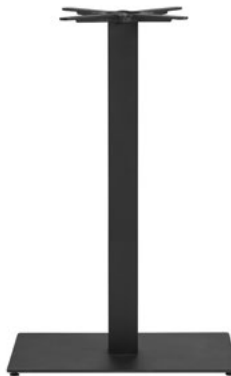

MATERIALS

- Steel

ASSEMBLY

- Assembly required – instructions available

Gold column gives base a touch of luxury and elegance

COFFEE HEIGHT

PRODUCT DETAILS

CODE ZA.3258TB

CODE ZA.1296TB

HEIGHT 88cm

BASE SIZE
60cm x 40cm

SPIDER PLATE SIZE
45cm x 45cm

MAX TOP SIZE
120cm x 70cm

WEIGHT 20.27kg

MAX WEIGHT
CAPACITY 30kg

BAR HEIGHT

PRODUCT DETAILS

CODE ZA.925TB

HEIGHT 108cm

BASE SIZE
60cm x 40cm

SPIDER PLATE SIZE
45cm x 45cm

MAX TOP SIZE
120cm x 70cm

WEIGHT 20.57kg

MAX WEIGHT
CAPACITY 30kg