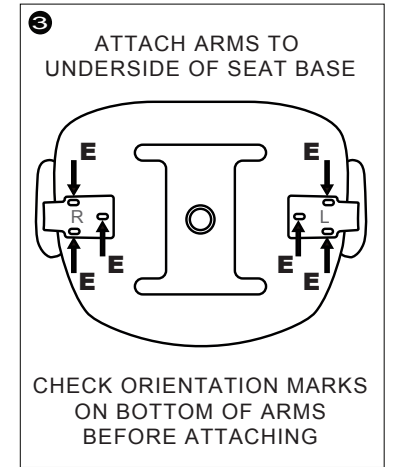

# ASSEMBLY INSTRUCTIONS

PLEASE NOTE THE FIXING SCREWS ARE LOCATED IN THEIR FIXING POSITION REQUIRES 4mm ALLEN KEY TO ASSEMBLE (NOT SUPPLIED)

Do not tighten bolts fully until you have completed assembly.  
 "Should you require any assistance in assembling your goods please contact customer services on 0151 548 7111 between 9am/4:30pm.

## WARNING

- USE THIS PRODUCT ONLY FOR SEATING ONE PERSON AT A TIME
- DO NOT USE THIS CHAIR UNLESS ALL BOLTS, SCREWS AND HANDWHEELS ARE FIRMLY SECURED
- AT LEAST EVERY 4 MONTHS CHECK ALL BOLTS, SCREWS AND HANDWHEELS TO BE SURE THEY REMAIN TIGHT
- IF PARTS ARE MISSING, BROKEN, DAMAGED OR WORN, STOP USING THE PRODUCT UNTIL REPAIRS ARE MADE USING AUTHORISED PARTS
- FAILURE TO FOLLOW THESE INSTRUCTIONS/WARNINGS COULD RESULT IN SERIOUS INJURY