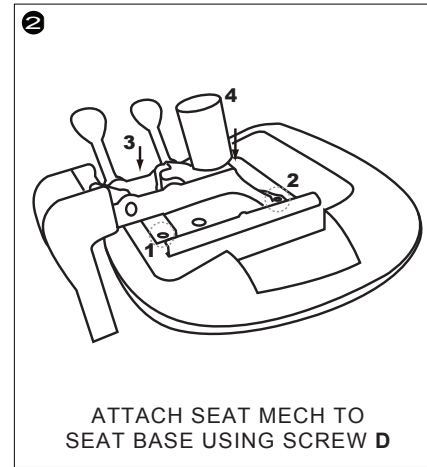

# ASSEMBLY INSTRUCTIONS

PLEASE NOTE THE FIXING SCREWS ARE LOCATED IN THEIR FIXING POSITION REQUIRES 4mm ALLEN KEY TO ASSEMBLE (NOT SUPPLIED)

Do not tighten bolts fully until you have completed assembly.  
 "Should you require any assistance in assembling your goods please contact customer services on 0151 548 7111 between 9am/4:30pm.

## WARNING

- USE THIS PRODUCT ONLY FOR SEATING ONE PERSON AT A TIME
- DO NOT USE THIS CHAIR UNLESS ALL BOLTS, SCREWS AND HANDWHEELS ARE FIRMLY SECURED
- AT LEAST EVERY 4 MONTHS CHECK ALL BOLTS, SCREWS AND HANDWHEELS TO BE SURE THEY REMAIN TIGHT
- IF PARTS ARE MISSING, BROKEN, DAMAGED OR WORN, STOP USING THE PRODUCT UNTIL REPAIRS ARE MADE USING AUTHORISED PARTS
- FAILURE TO FOLLOW THESE INSTRUCTIONS/WARNINGS COULD RESULT IN SERIOUS INJURY