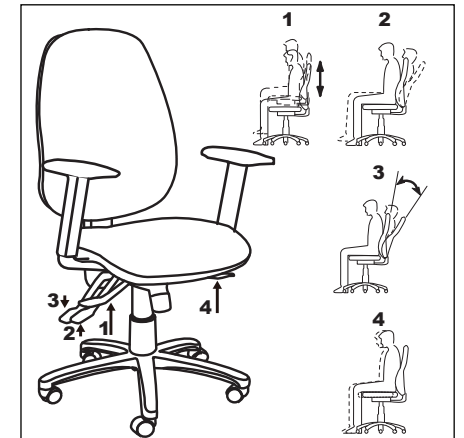

# ASSEMBLY INSTRUCTIONS

PLEASE NOTE THE FIXING SCREWS ARE LOCATED IN THEIR FIXING POSITION REQUIRES 4mm ALLEN KEY TO ASSEMBLE (NOT SUPPLIED)

Do not tighten bolts fully until you have completed assembly.  
 "Should you require any assistance in assembling your goods please contact customer services on 0151 548 7111 between 9am/4:30pm.

## WARNING

- USE THIS PRODUCT ONLY FOR SEATING ONE PERSON AT A TIME
- DO NOT USE THIS CHAIR UNLESS ALL BOLTS, SCREWS AND HANDWHEELS ARE FIRMLY SECURED
- AT LEAST EVERY 4 MONTHS CHECK ALL BOLTS, SCREWS AND HANDWHEELS TO BE SURE THEY REMAIN TIGHT
- IF PARTS ARE MISSING, BROKEN, DAMAGED OR WORN, STOP USING THE PRODUCT UNTIL REPAIRS ARE MADE USING AUTHORISED PARTS
- FAILURE TO FOLLOW THESE INSTRUCTIONS/WARNINGS COULD RESULT IN SERIOUS INJURY