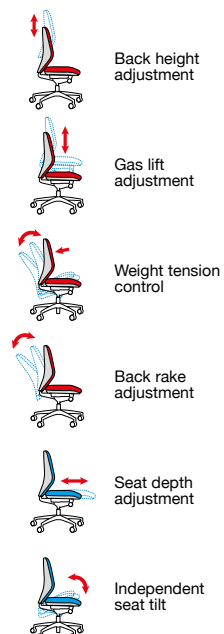

2
WARRANTY
Years

150
KG

Zeus High

Named after the god of the sky, the Zeus high back chair boasts refined precision with seductive elegance. Zeus has a triple paddle multi-functional mechanism and represents the executive standard in seating, designed for both style conscious executives and for challenging 24 hour environments. BS 5459-2000+A2:2008

Overall width **670**
Overall depth **665**
Overall height **1140-1300**
Seat width **525**
Seat depth **460**
Seat height **480-570**
Back width **490**
Back height **685**
Arm height from floor **680-830**

Faux
Leather

Code	Description	RRP
ZEU300K2	High back	£570

2
WARRANTY
Years

150
KG

Zeus Medium

Zeus is also available as a medium back chair with a lower back fits like a glove and gives long-lasting comfort. The Zeus chair is crafted according to weight distribution principles and delivers an exciting seating experience, offering an unprecedented elegance that indulges users with maximum comfort. BS 5459-2000+A2:2008

Overall width **670**
Overall depth **665**
Overall height **1015-1175**
Seat width **525**
Seat depth **460**
Seat height **480-570**
Back width **490**
Back height **560**
Arm height from floor **680-830**

Faux
Leather

Code	Description	RRP
ZEU200K2	Medium back	£475