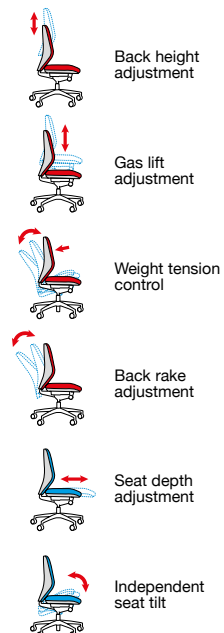

Overall width **670**
Overall depth **665**
Overall height **1140-1300**
Seat width **525**
Seat depth **460**
Seat height **480-570**
Back width **490**
Back height **685**
Arm height from floor **680-830**

Faux
Leather

Code	Description	RRP
ZEU300K2	High back	£570