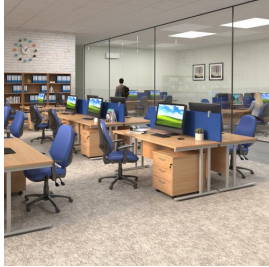

Office Desks

Penguin Pick

Maestro 25 Rectangular Desk and Mobile Pedestal

- (w) 1200mm x (d) 800mm x (h) 725mm
- 5 wood finishes
- 3 leg finishes
- Lockable drawers

★★★★★ (4 reviews)

QF	Options	ex VAT
14645	1200mm Width	£253.33
12991	1400mm Width	£257.33
12992	1600mm Width	£266.67