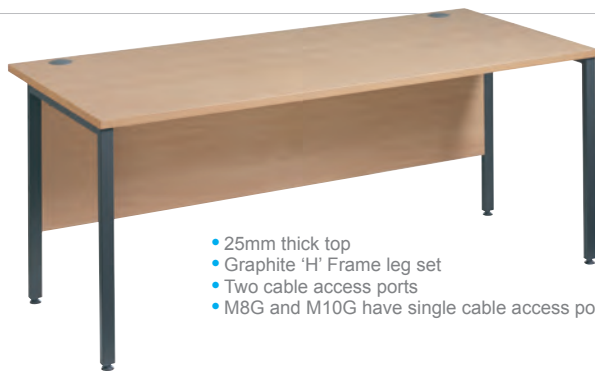

Colours available in Beech and Oak. Please add suffix when ordering eg. **M8G** in Beech = **M8GB**

Beech (B)

Oak (O)

Maestro 25 GL Commercial desking - Graphite "H" frame

Straight desk

CODE	A	B
M8G	800	800
M10G	1000	800
M12G	1200	800
M14G	1400	800
M16G	1600	800
M18G	1800	800

- 25mm thick top
- Graphite 'H' Frame leg set
- Two cable access ports
- M8G and M10G have single cable access port

Straight Desk with Side Modesty Panels

- 25mm thick top and side panels
- Graphite 'H' Frame leg set
- Two cable access ports

CODE	A	B
MH12G	1200	800
MH14G	1400	800
MH16G	1600	800
MH18G	1800	800

Straight Desk with 2 Drawer Pedestal

- 25mm thick top and side panels
- Graphite 'H' Frame leg set
- Two cable access ports
- 2 drawer fixed lockable pedestal
- Accepts A4 & foolscap files
- Pedestal can be fitted to left or right hand

CODE	A	B
MH12P2G	1200	800
MH14P2G	1400	800
MH16P2G	1600	800
MH18P2G	1800	800

Straight Desk with 3 Drawer Pedestal

- 25mm thick top and side panels
- Graphite 'H' Frame leg set
- Two cable access ports
- 3 drawer fixed lockable pedestal
- Pedestal can be fitted to left or right hand