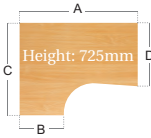

CODE	A	B
MC16P33G	1600	800
MC18P33G	1800	800

Beech (B) Oak (O)

Maestro 25 GL Commercial desking - Graphite cantilever frame

Left Hand Ergonomic Desk

- 25mm thick top
- Graphite cantilever
- Deluxe double upright leg for strength
- Two cable access ports
- Accepts one fixed pedestal on 800mm end

CODE	A	B	C	D
25GEL14	1400	600	1200	800
25GEL16	1600	600	1200	800
25GEL18	1800	600	1200	800

Right Hand Ergonomic Desk

- 25mm thick top
- Graphite cantilever
- Deluxe double upright leg for strength
- Two cable access ports
- Accepts one fixed pedestal on 800mm end