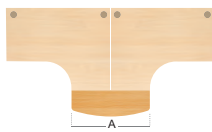

CODE	A	B
P63	426	600
P83	426	800

CODE	QUANTITY
CH3	3 Handles

Finish: Matt Nickel (Zinc Alloy)

Bow Handles

Customise your pedestals with these stylish handles.

D-Ends - 1200 wide

- D-end meeting table
- Attaches with supplied brackets
- Leg colour to match desk
- Desk high