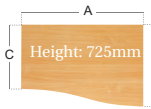

- 25mm thick top
- Graphite cantilever
- Deluxe double upright leg for strength
- Two cable access ports
- Accepts one fixed pedestal on 800mm end