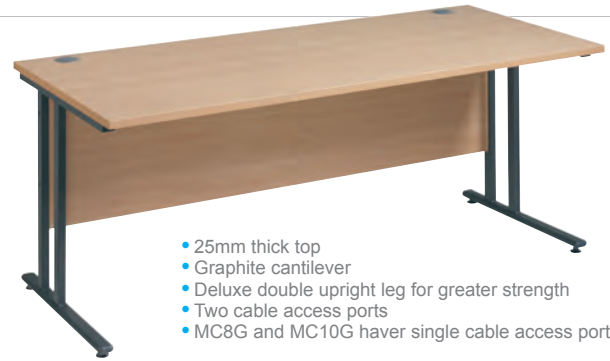

CODE	A	B
MC8G	800	800
MC10G	1000	800
MC12G	1200	800
MC14G	1400	800
MC16G	1600	800
MC18G	1800	800

Beech (B) Oak (O)

- 25mm thick top
- Graphite cantilever
- Deluxe double upright leg for greater strength
- Two cable access ports
- MC8G and MC10G have single cable access port

Straight Desk with 2 Drawer Pedestal

- 25mm thick top
- Graphite cantilever
- Deluxe double upright leg for strength
- Two cable access ports
- 2 drawer fixed lockable pedestal
- Accepts A4 & foolscap files
- Pedestal can be fitted to left or right hand