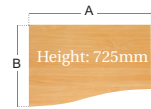

- 25mm thick top
- Graphite cantilever
- Deluxe double upright leg for strength
- Two cable access ports
- Accepts one fixed pedestal on 800mm end