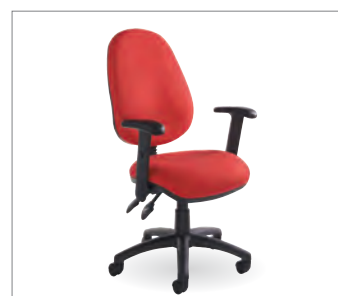

Seating

Our selection of operator seating can be found in our seating section.

PG 196-227

Finish Options

Colours available in Beech and Oak. Please add suffix when ordering eg. **M8G** in Beech = **M8GB**