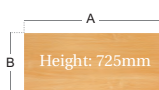

- 25mm thick top and side panels
- Graphite 'H' Frame leg set
- Two cable access ports
- Two 2 drawer fixed lockable pedestals
- Accepts A4 & foolscap files