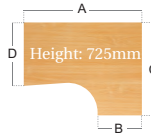

CODE	A	B
MC16P33G	1600	800
MC18P33G	1800	800

Beech (B) Oak (O)

Maestro 25 GL Commercial desking - Graphite cantilever frame

Left Hand Ergonomic Desk

- 25mm thick top
- Graphite cantilever
- Deluxe double upright leg for strength
- Two cable access ports
- Accepts one fixed pedestal on 800mm end

CODE	A	B	C	D
25GEL14	1400	600	1200	800
25GEL16	1600	600	1200	800
25GEL18	1800	600	1200	800

Right Hand Ergonomic Desk

- 25mm thick top
- Graphite cantilever
- Deluxe double upright leg for strength
- Two cable access ports
- Accepts one fixed pedestal on 800mm end