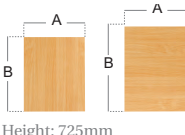

- Fully locking
- Metalbox drawer surrounds
- 18mm solid drawer base
- Accepts both A4 & foolscap files
- Handles optional
- 2 shallow and 1 filing drawer

P63: 600mm deep, designed to fit at 600mm side of ergonomic desk.
P83: 800mm deep, designed to fit alongside all 800mm deep desks.