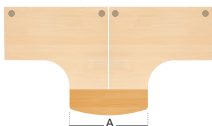

CODE	A	B
P63	426	600
P83	426	800

CODE	QUANTITY
CH3	3 Handles

Finish: Matt Nickel (Zinc Alloy)

Bow Handles

Customise your pedestals with these stylish handles.

D-Ends - 1200 wide

- D-end meeting table
- Attaches with supplied brackets
- Silver post leg
- Desk high