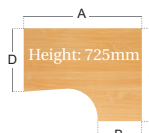

CODE	A	B
M2W16P33	1600	800
M2W18P33	1800	800

Maestro 25 PL Panel leg

Left Hand Ergonomic Desk

- Traditional Panel End design
- Two cable access ports
- Accepts one fixed pedestal on 800mm end
- 25mm thick top and leg

CODE	A	B	C	D
25WEL14	1400	600	1200	800
25WEL16	1600	600	1200	800
25WEL18	1800	600	1200	800

Right Hand Ergonomic Desk

- Traditional Panel End design
- Two cable access ports
- Accepts one fixed pedestal on 800mm end
- 25mm thick top and leg