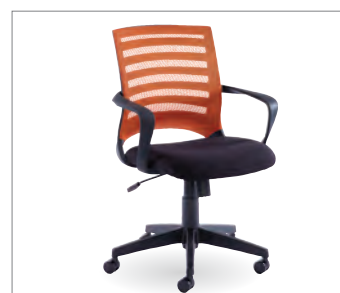

Seating

Our selection of operator seating can be found in our seating section.

PG 196-227

Finish Options

Colours available in Beech, Maple and Oak. Please add suffix when ordering eg. MW8 in Beech = MW8B