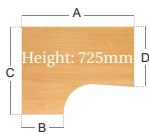

CODE	A	B
M2W16P33	1600	800
M2W18P33	1800	800

Maestro 25 PL Panel leg

Left Hand Ergonomic Desk

- Traditional Panel End design
- Two cable access ports
- Accepts one fixed pedestal on 800mm end
- 25mm thick top and leg

CODE	A	B	C	D
25WEL14	1400	600	1200	800
25WEL16	1600	600	1200	800
25WEL18	1800	600	1200	800

Right Hand Ergonomic Desk

- Traditional Panel End design
- Two cable access ports
- Accepts one fixed pedestal on 800mm end
- 25mm thick top and leg