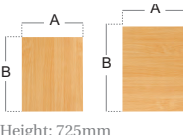

- Fully locking
- Metalbox drawer surrounds
- 18mm solid drawer base
- Accepts both A4 & foolscap files
- Handles optional
- 2 shallow and 1 filing drawer

P63: 600mm deep, designed to fit at 600mm side of ergonomic desk.
P83: 800mm deep, designed to fit alongside all 800mm deep desks.