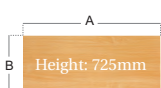

- 25mm thick top
- Silver cantilever
- Deluxe double upright leg for strength
- Two cable access ports
- Two 3 drawer fixed lockable pedestals