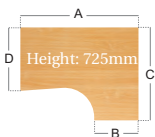

## Left Hand Ergonomic Desk

- 25mm thick top
- Silver cantilever
- Deluxe double upright leg for strength
- Two cable access ports
- Accepts one fixed pedestal on 800mm end

CODE	A	B	C	D
25SEL14	1400	600	1200	800
25SEL16	1600	600	1200	800
25SEL18	1800	600	1200	800

## Right Hand Ergonomic Desk

- 25mm thick top
- Silver cantilever
- Deluxe double upright leg for strength
- Two cable access ports
- Accepts one fixed pedestal on 800mm end

CODE	A	B	C	D
25SER14	1400	600	1200	800
25SER16	1600	600	1200	800
25SER18	1800	600	1200	800