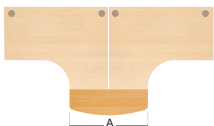

- D-end meeting table
- Attaches with supplied brackets
- Leg colour to match desk
- Desk high