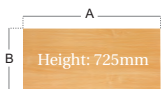

- 25mm thick top
- Silver cantilever
- Deluxe double upright leg for strength
- Two cable access ports
- MC8S has single cable access port