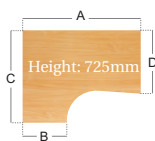

## Left Hand Ergonomic Desk

- 25mm thick top
- Silver cantilever
- Deluxe double upright leg for strength
- Two cable access ports
- Accepts one fixed pedestal on 800mm end

CODE	A	B	C	D
25SEL14	1400	600	1200	800
25SEL16	1600	600	1200	800
25SEL18	1800	600	1200	800