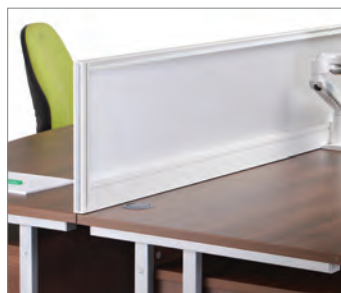

Screens

Choice of screen styles, sizes and colours compliment the range..

PG 122-127