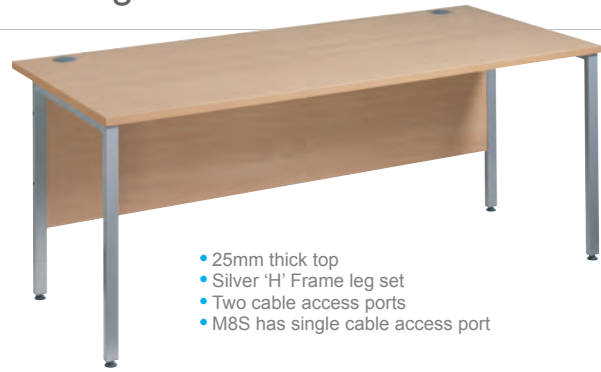

## Details & Features

"H" frame legs

Traditional "H" frame design with adjustable feet. 25mm desk top with 18mm MFC back modesty panel. Legs painted in Silver (RAL 9006)

Screens

Choice of screen styles, sizes and colours compliment the range.

## Straight desk

CODE	A	B
M8S	800	800
M10S	1000	800
M12S	1200	800
M14S	1400	800
M16S	1600	800
M18S	1800	800

- 25mm thick top
- Silver 'H' Frame leg set
- Two cable access ports
- M8S has single cable access port

## Straight Desk with 2 Drawer Pedestal

- 25mm thick top and side panels
- Silver 'H' Frame leg set
- Two cable access ports
- 2 drawer fixed lockable pedestal
- Accepts A4 & foolscap files
- Pedestal can be fitted to left or right hand

## Straight Desk with 3 Drawer Pedestal

- 25mm thick top and side panels
- Silver 'H' Frame leg set
- Two cable access ports
- 3 drawer fixed lockable pedestal
- Pedestal can be fitted to left or right hand