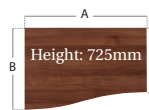

White and Walnut
(No suffix required)

Left Hand Ergonomic Desk

- Traditional Panel End design
- Two cable access ports
- Accepts fixed pedestal on 800mm end
- 25mm thick top

CODE	A	B	C	D
DUO14EL	1400	600	1200	800
DUO16EL	1600	600	1200	800
DUO18EL	1800	600	1200	800

White and Walnut
(No suffix required)

Right Hand Ergonomic Desk

- Traditional Panel End design
- Two cable access ports
- Accepts fixed pedestal on 800mm end
- 25mm thick top

CODE	A	B	C	D
DUO14ER	1400	600	1200	800
DUO16ER	1600	600	1200	800
DUO18ER	1800	600	1200	800

White and Walnut
(No suffix required)

Left Hand Wave Desk

- Traditional Panel End design
- Two cable access ports
- Accepts fixed pedestal on 800mm end
- 25mm thick top

CODE	A	B	C
DUO12WL	1200	990	800
DUO14WL	1400	990	800
DUO16WL	1600	990	800