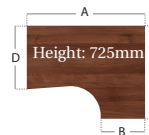

White and Walnut
(No suffix required)

Left Hand Ergonomic Desk

- Traditional Panel End design
- Two cable access ports
- Accepts fixed pedestal on 800mm end
- 25mm thick top

CODE	A	B	C	D
DUO14EL	1400	600	1200	800
DUO16EL	1600	600	1200	800
DUO18EL	1800	600	1200	800

White and Walnut
(No suffix required)

Right Hand Ergonomic Desk

- Traditional Panel End design
- Two cable access ports
- Accepts fixed pedestal on 800mm end
- 25mm thick top

CODE	A	B	C	D
DUO14ER	1400	600	1200	800
DUO16ER	1600	600	1200	800
DUO18ER	1800	600	1200	800