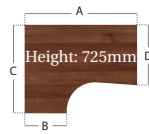

White and Walnut
(No suffix required)

Left Hand Ergonomic Desk

- Traditional Panel End design
- Two cable access ports
- Accepts fixed pedestal on 800mm end
- 25mm thick top

CODE	A	B	C	D
DUO14EL	1400	600	1200	800
DUO16EL	1600	600	1200	800
DUO18EL	1800	600	1200	800

White and Walnut
(No suffix required)

Right Hand Ergonomic Desk

- Traditional Panel End design
- Two cable access ports
- Accepts fixed pedestal on 800mm end
- 25mm thick top

CODE	A	B	C	D
DUO14ER	1400	600	1200	800
DUO16ER	1600	600	1200	800
DUO18ER	1800	600	1200	800