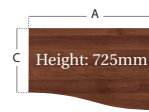

- Traditional Panel End design
- Two cable access ports
- Accepts fixed pedestal on 800mm end
- 25mm thick top