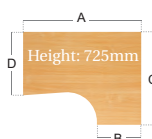

Beech (B)

Maple (M)

Oak (O)

White (WH)

Walnut (W)

Momento Commercial desking - Cantilever leg frame

Momento Straight Desk

CODE	A	B
MOM8	800	800
MOM10	1000	800
MOM12	1200	800
MOM14	1400	800
MOM16	1600	800
MOM18	1800	800

- Double upright leg design
- Two cable access ports
- Adjustable feet
- 25mm thick top
- MOM8 & MOM10 have 1 cable port

Momento Right Hand Ergonomic Desk

- Double upright leg design
- Cable access ports
- Adjustable feet
- 25mm thick top

CODE	A	B	C	D
MOM14ER	1400	600	1200	800
MOM16ER	1600	600	1200	800
MOM18ER	1800	600	1200	800

Momento Left Hand Ergonomic Desk

- Double upright leg design
- Cable access ports
- Adjustable feet
- 25mm thick top