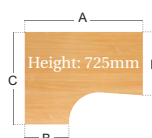

- Double upright leg design
- Two cable access ports
- Adjustable feet
- 25mm thick top
- MOM8 & MOM10 have 1 cable port

Momento Right Hand Ergonomic Desk

- Double upright leg design
- Cable access ports
- Adjustable feet
- 25mm thick top

CODE	A	B	C	D
MOM14ER	1400	600	1200	800
MOM16ER	1600	600	1200	800
MOM18ER	1800	600	1200	800

Momento Left Hand Ergonomic Desk

- Double upright leg design
- Cable access ports
- Adjustable feet
- 25mm thick top