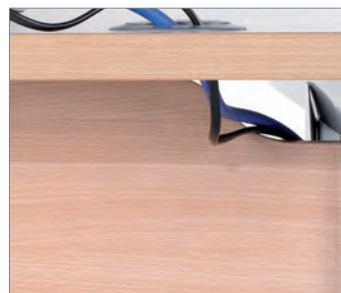

Details & Features

Cantilever legs

Standard cantilever leg design with adjustable feet. 25mm desk tops and 18mm modesty panel. Fully welded double upright steel legs.

Cantilever Leg

Double upright, fully welded leg for strength and stability. Adjustable feet.