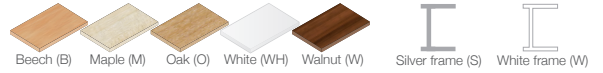

CODE	A	B	C	D	RRP
TDEL14	1400	600	1200	800	
TDEL16	1600	600	1200	800	
TDEL18	1800	600	1200	800	

Note: When ordering add your frame then your top finish

Deluxe Right Hand Ergonomic Desk

- 25mm thick top
- Silver or white cantilever legs
- Cable managed system
- Two cable access ports
- Full leg return

Left Hand Managers Desk

- 25mm thick top
- Silver or white cantilever legs
- Cable managed system
- Two cable access ports
- 3 drawer pedestal with shaped top

CODE	A	B	C
TMEL	1800	1350	2000

Right Hand Managers Desk