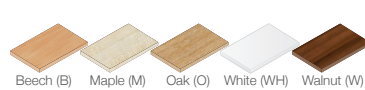

CODE	DESCRIPTION
SME16S	A=1600 wide, 400 deep
SME16W	A=1600 wide, 400 deep

- Silver leg
- White leg