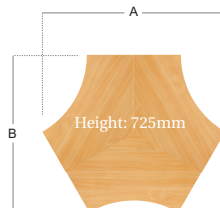

CODE	A	B	C
TWL12	1200	990	800
TWL14	1400	990	800
TWL16	1600	990	800

Right Hand Wave Desk

- 25mm thick top
- Silver or white cantilever legs
- Cable managed system
- Two cable access ports

CODE	A	B	C
TWR12	1200	990	800
TWR14	1400	990	800
TWR16	1600	990	800

120 Degree Desk

- 25mm thick top
- Silver or white cantilever legs
- Cable managed system
- Three cable access ports
- 120 degree
- Used for 3 person clusters

CODE	A	B
T120	1000	600

Note: When ordering add your frame then your top finish

120 Degree Desk Cluster

- Group of 3 120 degree desk
- 25mm thick top
- Silver or white cantilever legs
- Cable managed system
- Three cable access ports
- Used for 3 person clusters

CODE	A	B
T120 X 3	2332	2020