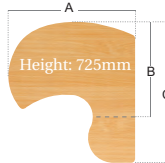

TR10 Silver or White cable managed cantilever frame

Left Hand Managers Desk

- 25mm thick top
- Silver or white cantilever legs
- Cable managed system
- Two cable access ports
- 3 drawer pedestal with shaped top

CODE	A	B	C
TMEL	1800	1350	2000

Right Hand Managers Desk

- 25mm thick top
- Silver or white cantilever legs
- Cable managed system
- Two cable access ports
- 3 drawer pedestal with shaped top

CODE	A	B	C
TMER	1800	1350	2000

Left Hand Wave Desk

- 25mm thick top
- Silver or white cantilever legs
- Cable managed system
- Two cable access ports

CODE	A	B	C
TWL12	1200	990	800
TWL14	1400	990	800
TWL16	1600	990	800

Right Hand Wave Desk

- 25mm thick top
- Silver or white cantilever legs
- Cable managed system
- Two cable access ports

CODE	A	B	C
TWR12	1200	990	800
TWR14	1400	990	800
TWR16	1600	990	800

120 Degree Desk

- 25mm thick top
- Silver or white cantilever legs
- Cable managed system
- Three cable access ports
- 120 degree
- Used for 3 person clusters

CODE	A	B
T120	1000	600

Note: When ordering add your frame then your top finish

120 Degree Desk Cluster

- Group of 3 120 degree desk
- 25mm thick top
- Silver or white cantilever legs
- Cable managed system
- Three cable access ports
- Used for 3 person clusters

CODE	A	B
T120 X 3	2332	2020

Note: When ordering add your frame then your top finish