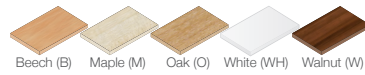

- R2M 1 filing drawer & 1 shallow drawer
- Accepts both A4 & foolscap files
- Lockable
- Castors

- R3M with 3 shallow drawers
- Lockable
- Castors

Height: 567mm

CODE	A	B	DRAWERS
R2M	426	600	2 Drawers
R3M	426	600	3 Drawers