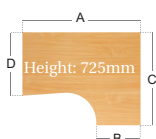

CODE	A	B	C	D	RRP
TBEL14	1400	600	1200	800	
TBEL16	1600	600	1200	800	
TBEL18	1800	600	1200	800	

Note: When ordering add your frame then your top finish

Right Hand Ergonomic Desk

- 25mm thick top
- Silver or white cantilever legs
- Cable managed system
- Two cable access ports
- Post leg return

CODE	A	B	C	D	RRP
TBER14	1400	600	1200	800	
TBER16	1600	600	1200	800	
TBER18	1800	600	1200	800	

Note: When ordering add your frame then your top finish

Deluxe Left Hand Ergonomic Desk

- 25mm thick top
- Silver or white cantilever legs
- Cable managed system
- Two cable access ports
- Full leg return

CODE	A	B	C	D	RRP
TDEL14	1400	600	1200	800	
TDEL16	1600	600	1200	800	
TDEL18	1800	600	1200	800	

Note: When ordering add your frame then your top finish

Deluxe Right Hand Ergonomic Desk

- 25mm thick top
- Silver or white cantilever legs
- Cable managed system
- Two cable access ports
- Full leg return