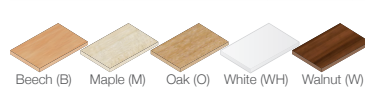

- Silver leg
- White leg

D-Ends - Circular

- Supplied with a silver post leg
- Fits alongside 800mm depth desk edges
- 25mm thick top

CODE	A=DIAMETER	B
ECL	1200	1045
ECW	1200	1045

- Silver leg
- White leg