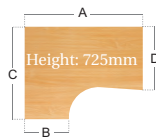

Straight Desk

- 25mm thick top
- Silver or white cantilever legs
- Cable managed system
- Two cable access ports
- T8 & T10 have single cable access port

CODE	A	B
T8	800	800
T10	1000	800
T12	1200	800
T14	1400	800
T16	1600	800
T18	1800	800

Note: When ordering add your frame then your top finish

Left Hand Ergonomic Desk

- 25mm thick top
- Silver or white cantilever legs
- Deluxe double upright leg for strength
- Two cable access ports
- Post leg return

CODE	A	B	C	D	RRP
TBEL14	1400	600	1200	800	
TBEL16	1600	600	1200	800	
TBEL18	1800	600	1200	800	

Note: When ordering add your frame then your top finish

Right Hand Ergonomic Desk

- 25mm thick top
- Silver or white cantilever legs
- Cable managed system
- Two cable access ports
- Post leg return