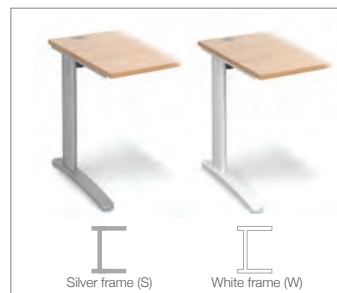

Details & Features

Cantilever legs

Cable managed cantilever leg design with adjustable feet. Legs painted silver RAL(9006) or white RAL(9016). 25mm desk top, black horizontal cable managed beam.

Screens

Choice of screen styles, sizes and colours compliment the range.

PG 128-131

Telescopic beam

Beams slot into the leg frame for easy assembly. The telescopic beam extends to the required size, whilst acting as the cable management.

PG 96-105

Frame

Leg frames are fully welded for quick and easy assembly. Available in either white or silver, please add suffix to code. Legs have vertical cable management.

Note: When ordering add your frame then your top finish

- Shallow desks 600mm deep
- 25mm thick top
- Silver or white cantilever legs
- Cable managed system
- Two cable access ports
- T608 & T610 have single cable access ports