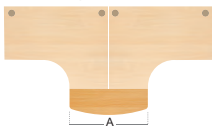

Height: 565mm

CODE	A	B
MP3	391	545

D-Ends - 1200 wide

- D-end meeting table
- Attaches with supplied brackets
- Leg colour to match desk
- Desk high

CODE	DESCRIPTION
SME12S	A=1200 wide, 400 deep
SME12W	A=1200 wide, 400 deep