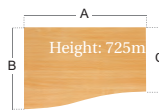

Left Hand Managers Desk

- 25mm thick top
- Silver or white cantilever legs
- Cable managed system
- Two cable access ports
- 3 drawer pedestal with shaped top

CODE	A	B	C
TMEL	1800	1350	2000

Right Hand Managers Desk

- 25mm thick top
- Silver or white cantilever legs
- Cable managed system
- Two cable access ports
- 3 drawer pedestal with shaped top

CODE	A	B	C
TMER	1800	1350	2000

Left Hand Wave Desk

- 25mm thick top
- Silver or white cantilever legs
- Cable managed system
- Two cable access ports