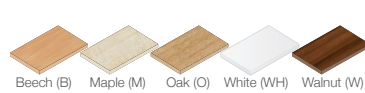

CODE	DESCRIPTION
SME12S	A=1200 wide, 400 deep
SME12W	A=1200 wide, 400 deep

- Silver leg
- White leg