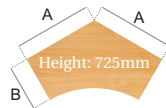

- 25mm thick top
- Silver or white cantilever legs
- Cable managed system
- Three cable access ports
- 120 degree
- Used for 3 person clusters