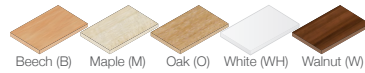

- 2 shallow and 1 filing drawer
- Accepts both A4 & foolscap files
- Lockable

Height: 725mm

CODE	A	B
R25DH6	426	600
R25DH8	426	800