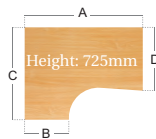

CODE	A	B	C	D	RRP
TBEL14	1400	600	1200	800	
TBEL16	1600	600	1200	800	
TBEL18	1800	600	1200	800	

Note: When ordering add your frame then your top finish

Right Hand Ergonomic Desk

- 25mm thick top
- Silver or white cantilever legs
- Cable managed system
- Two cable access ports
- Post leg return

CODE	A	B	C	D	RRP
TBER14	1400	600	1200	800	
TBER16	1600	600	1200	800	
TBER18	1800	600	1200	800	

Note: When ordering add your frame then your top finish

Deluxe Left Hand Ergonomic Desk

- 25mm thick top
- Silver or white cantilever legs
- Cable managed system
- Two cable access ports
- Full leg return

CODE	A	B	C	D	RRP
TDEL14	1400	600	1200	800	
TDEL16	1600	600	1200	800	
TDEL18	1800	600	1200	800	

Note: When ordering add your frame then your top finish

Deluxe Right Hand Ergonomic Desk

- 25mm thick top
- Silver or white cantilever legs
- Cable managed system
- Two cable access ports
- Full leg return