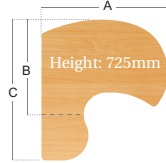

CODE	A	B	C	D	RRP
TBER14	1400	600	1200	800	
TBER16	1600	600	1200	800	
TBER18	1800	600	1200	800	

Note: When ordering add your frame then your top finish

Deluxe Left Hand Ergonomic Desk

- 25mm thick top
- Silver or white cantilever legs
- Cable managed system
- Two cable access ports
- Full leg return

CODE	A	B	C	D	RRP
TDEL14	1400	600	1200	800	
TDEL16	1600	600	1200	800	
TDEL18	1800	600	1200	800	

Note: When ordering add your frame then your top finish

Deluxe Right Hand Ergonomic Desk

- 25mm thick top
- Silver or white cantilever legs
- Cable managed system
- Two cable access ports
- Full leg return

Left Hand Managers Desk

- 25mm thick top
- Silver or white cantilever legs
- Cable managed system
- Two cable access ports
- 3 drawer pedestal with shaped top

CODE	A	B	C
TMEL	1800	1350	2000

Right Hand Managers Desk