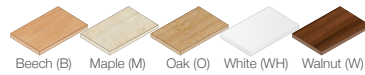

- TNMP Tall Narrow width pedestal
- 2 shallow and 1 filing drawer
- Lockable
- Castors

- TMP 2 shallow and 1 filing drawer
- Tall mobile pedestal
- Accepts both A4 & foolscap files
- Lockable
- Castors

Height: 630mm

CODE	A	B	DRAWERS
TNMP	300	600	3 Drawers
TMP	426	600	3 Drawers