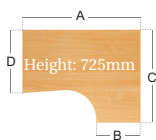

Note: When ordering add your frame then your top finish

Left Hand Ergonomic Desk

- 25mm thick top
- Silver or white cantilever legs
- Deluxe double upright leg for strength
- Two cable access ports
- Post leg return

CODE	A	B	C	D	RRP
TBEL14	1400	600	1200	800	
TBEL16	1600	600	1200	800	
TBEL18	1800	600	1200	800	

Note: When ordering add your frame then your top finish

Right Hand Ergonomic Desk

- 25mm thick top
- Silver or white cantilever legs
- Cable managed system
- Two cable access ports
- Post leg return

CODE	A	B	C	D	RRP
TBER14	1400	600	1200	800	
TBER16	1600	600	1200	800	
TBER18	1800	600	1200	800	

Note: When ordering add your frame then your top finish

Deluxe Left Hand Ergonomic Desk

- 25mm thick top
- Silver or white cantilever legs
- Cable managed system
- Two cable access ports
- Full leg return

CODE	A	B	C	D	RRP
TDEL14	1400	600	1200	800	
TDEL16	1600	600	1200	800	
TDEL18	1800	600	1200	800	

Note: When ordering add your frame then your top finish

Deluxe Right Hand Ergonomic Desk

- 25mm thick top
- Silver or white cantilever legs
- Cable managed system
- Two cable access ports
- Full leg return