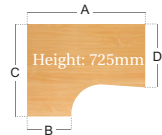

*600mm Deep Desk

- Removable leg cover
- Concealed cable management
- Two cable access ports
- VEX8 & VEX10 have single cable access port
- 25mm thick top
- Depth 600mm

800mm Deep Straight Desk

- Removable leg cover
- Concealed cable management
- Two cable access ports
- V8 & V10 have single cable access port
- 25mm thick top
- Depth 800mm

CODE	A	B
V8	800	800
V10	1000	800
V12	1200	800
V14	1400	800
V16	1600	800
V18	1800	800

Cable Control Left Hand Ergonomic Desk

- Removable leg cover
- Concealed cable management
- Two cable access ports
- 25mm thick top

CODE	A	B	C	D
VEL14	1400	600	1200	800
VEL16	1600	600	1200	800
VEL18	1800	600	1200	800

Cable Control Right Hand Ergonomic Desk

- Removable leg cover
- Concealed cable management
- Two cable access ports
- 25mm thick top

Height: 565mm

CODE	A	B
MP3	391	545

D-Ends - 1200 wide

- D-end meeting table
- Attaches with supplied brackets
- Leg colour to match desk
- Desk high

CODE	DESCRIPTION
SME12S	A=1200 wide, 400 deep

D-Ends - 1600 wide