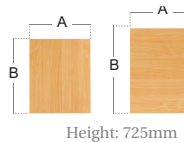

P63: 600mm deep, designed to fit at 600mm side of ergonomic desk.
P83: 800mm deep, designed to fit alongside all 800mm deep desks.

CODE	A	B
P63	426	600
P83	426	800

CODE	QUANTITY
CH3	3 Handles

Finish: Matt Nickel (Zinc Alloy)