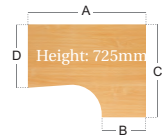

CODE	A	B
V8	800	800
V10	1000	800
V12	1200	800
V14	1400	800
V16	1600	800
V18	1800	800

Cable Control Left Hand Ergonomic Desk

- Removable leg cover
- Concealed cable management
- Two cable access ports
- 25mm thick top

CODE	A	B	C	D
VEL14	1400	600	1200	800
VEL16	1600	600	1200	800
VEL18	1800	600	1200	800

Cable Control Right Hand Ergonomic Desk

- Removable leg cover
- Concealed cable management
- Two cable access ports
- 25mm thick top