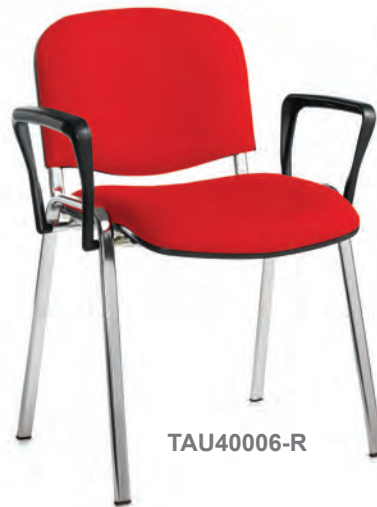

Taurus chair link

Code	Description
TAULINK	Chair link

- Connects chair frames
- Easy to fit

Stacked fabric options

Select your colour: eg. TAU50002 in Blue = TAU50002-B

- Stackable (not writing tablet)

dimensions

Overall depth	Overall width	Back width	Back height	Seat height	Seat depth	Seat width	Hours usage	Weight capacity
550	540	480	390	485	420	480	6	110kg

With arms add 100mm to overall width With tablet add 50mm to overall width

All prices exclude VAT